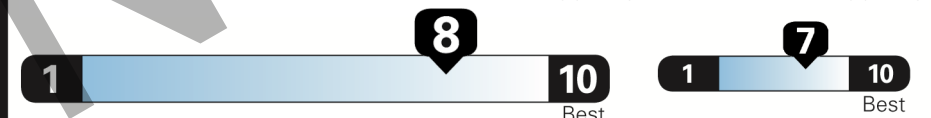

EPA DOT Fuel Economy and Environment

Gasoline Vehicle

Fuel Economy
39 MPG
combined city/hwy
2.6 gallons per 100 miles

Small SUVs range from 16 to 125 MPG. The best vehicle rates 141 MPGe.

You save $2,250
in fuel costs over 5 years compared to the average new vehicle.

Annual fuel cost $1,050

Fuel Economy & Greenhouse Gas Rating (tailpipe only) **Smog Rating** (tailpipe only)